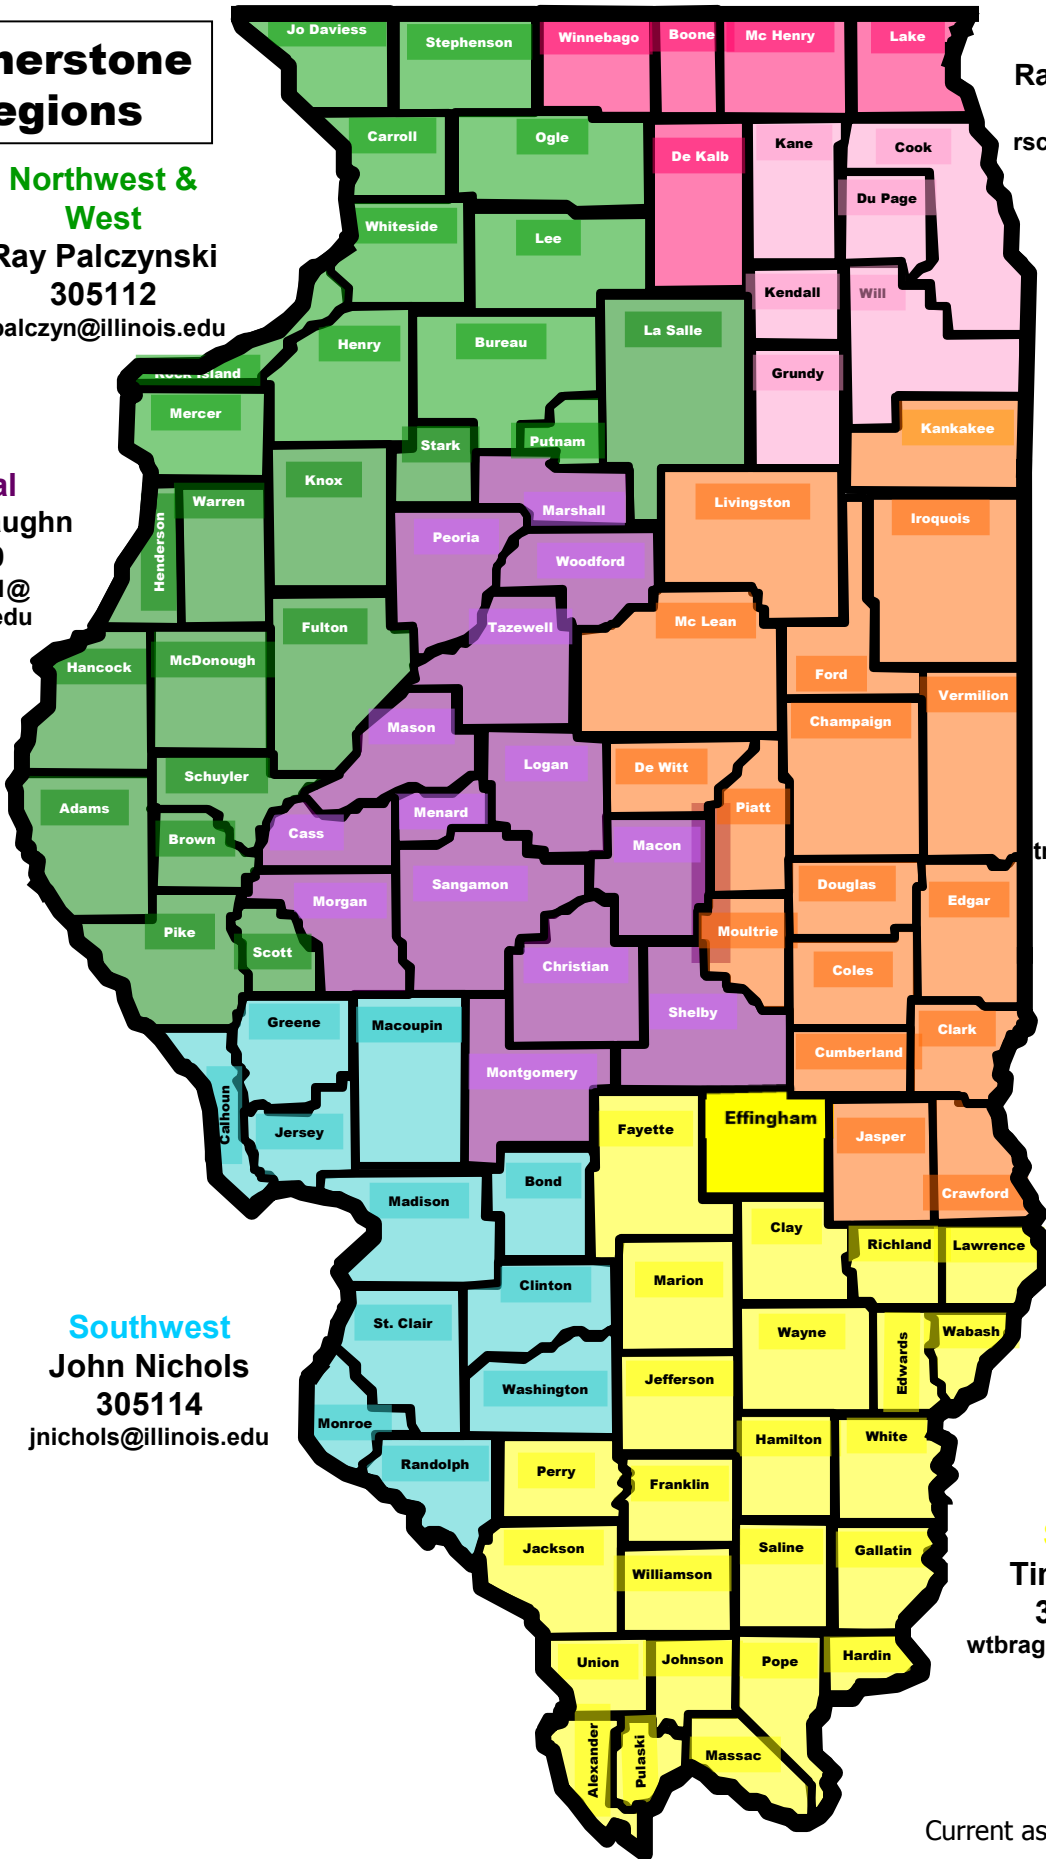

Cornerstone Regions

Northwest & West

Ray Palczynski
305112
rpalczyn@illinois.edu

Central
Jim Vaughn
305109
jrvaugh1@illinois.edu

Northeast
Randy Schlichter
305117
rschlich@illinois.edu

Chicago Metro
Rich Stack
305110
rstack@illinois.edu

East Central
Tim Meister
305111
tmeister@illinois.edu

Southwest
John Nichols
305114
jnichols@illinois.edu

South
Tim Bragg
305113
wtbragg@illinois.edu